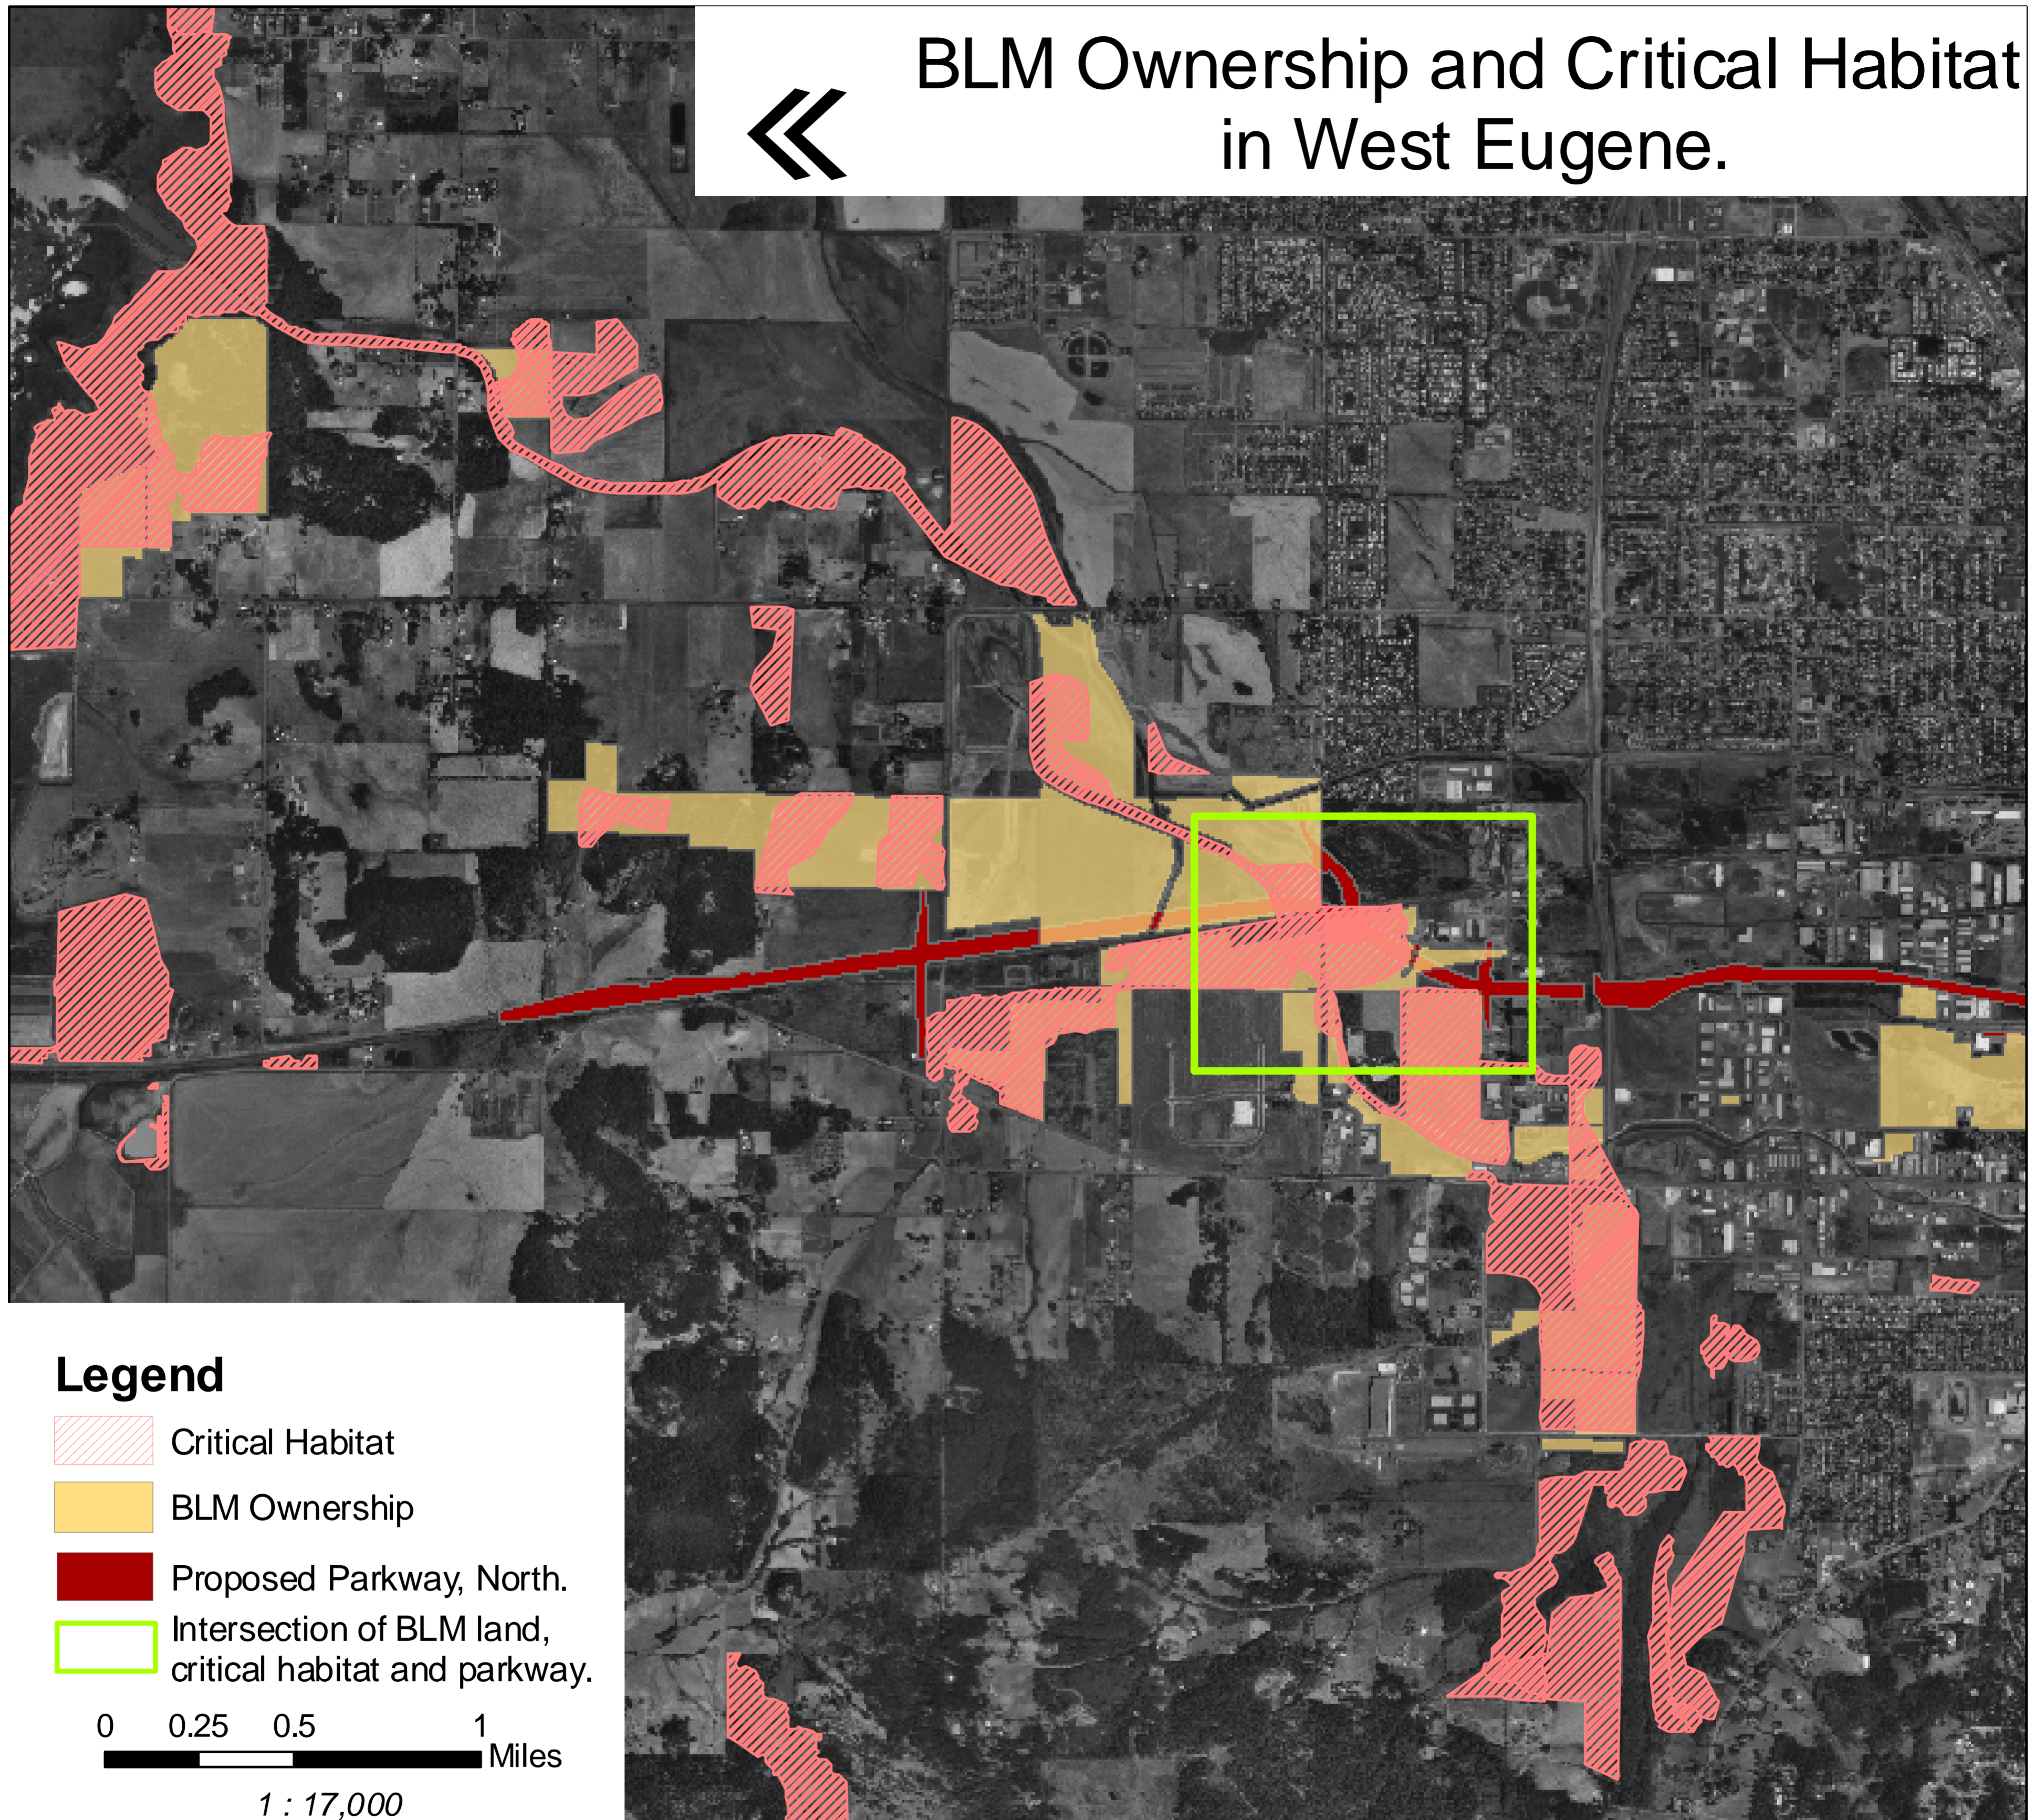

# BLM Ownership and Critical Habitat in West Eugene.

## Legend

-  Critical Habitat
-  BLM Ownership
-  Proposed Parkway, North.
-  Intersection of BLM land, critical habitat and parkway.

0 0.25 0.5 1 Miles

1 : 17,000

No warranty is made by the Bureau of Land Management as to the accuracy, reliability, or completeness of these data for individual or aggregate use with other data. Original data were compiled from various sources. This information may not meet National Map Accuracy Standards. This product was developed through digital means and may be updated without notification.